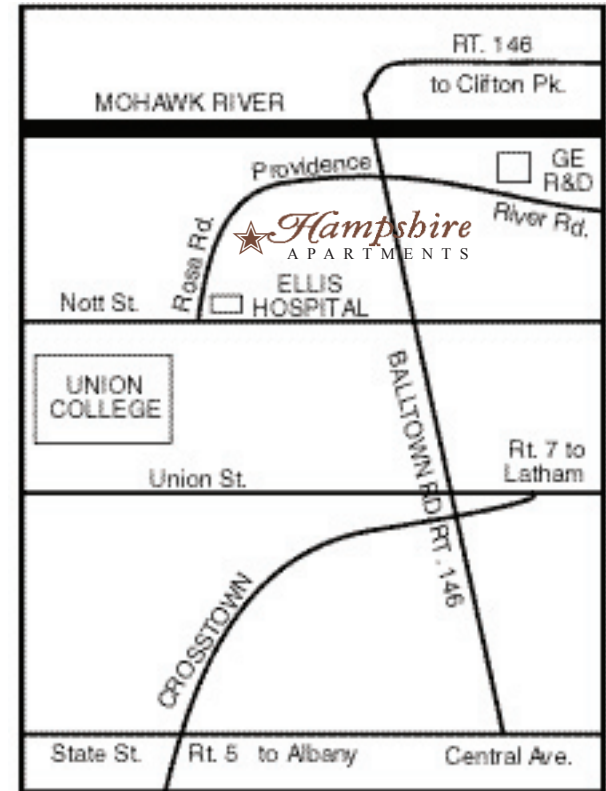

Where quality
and value meet.

Hampshire

A P A R T M E N T S

2150 Rosa Road • Schenectady, N.Y. 12309

(518) 370-4242

Fax: (518) 372-9324

Getting to Hampshire Apartments is easy.

From the Northway: Take Rt. 7 West and bear right on Union St. Turn right on Balltown Rd. (Rt. 146) and proceed 2 miles. Turn left on Providence Ave. and proceed 3/4 mile. Hampshire Apartments is on your left.

From the New York State Thruway: Take I-890 to Exit 7 – Rt. 7 East (the Crosstown Connection). Turn left on Balltown Rd. (Rt. 146) and proceed 2 miles. Turn left on Providence Ave. and proceed 3/4 mile. Hampshire Apartments is on your left.

A great location with the extras you want.

- A beautiful property situated in a pleasant residential neighborhood.
- A lovely swimming pool surrounded by comfortable lawn furniture.
- All buildings interconnected to a state-of-the-art fitness center.
- Within walking distance of Union College, major medical centers, and outstanding shopping and dining.
- Minutes from the Northway and NYS Thruway, on the CDTA bus line.
- Short-term furnished suites available.