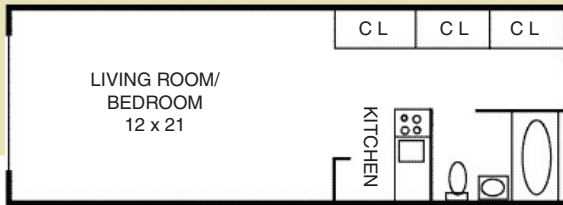

Hampshire

A P A R T M E N T S

2150 Rosa Road • Schenectady, N.Y. 12309

(518) 370-4242

Fax: (518) 372-9324

• APARTMENT COMMUNITIES •

Imagine having it all: A home of exceptional elegance and affordability. Imagine no more. Come to Hampshire Apartments.