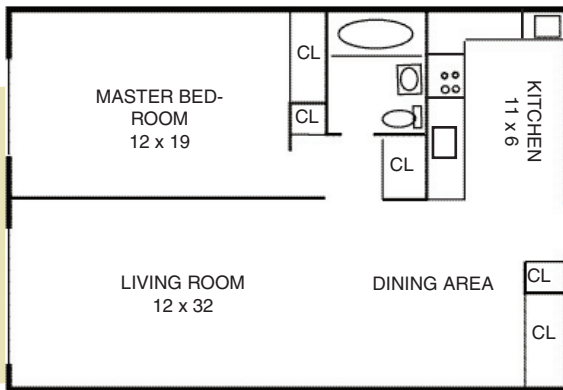

One Bedroom Apartment